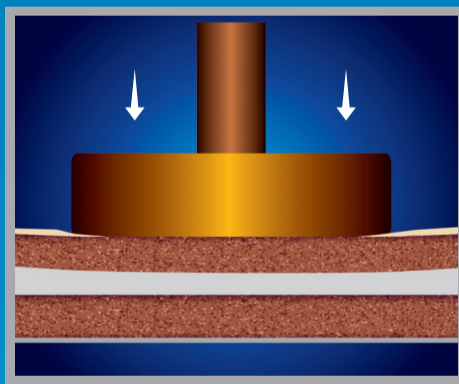

Sleepwell®

Zenith Luxury

With Visco Elastic
Comfort Layer

- NASA's Visco Elastic material that senses and shapes itself according to your body. Beats stress and fatigue, enhancing deep sleep.
- State-of-the-art 3-Way Anti-Sag Technology enhances durability and High Density Rubberised Coir offers extra firmness.

3-WAY ANTI-SAG COMFORT-ACTION

The tough Flexi-PUF inner layer offers a spring action that does not let the mattress sag.

When you lie on Sleepwell® Flexi-Coir, the inner layer gets compressed.

The inner layer returns to the original shape with a spring action.