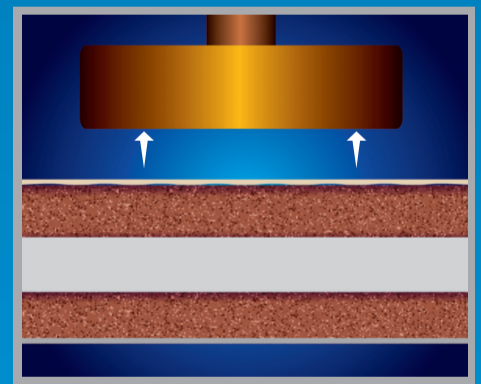

Sleepwell®

Zenith Luxury

With Visco Elastic
Comfort Layer

- NASA's Visco Elastic material that senses and shapes itself according to your body. Beats stress and fatigue, enhancing deep sleep.
- State-of-the-art 3-Way Anti-Sag Technology enhances durability and High Density Rubberised Coir offers extra firmness.

3-WAY ANTI-SAG COMFORT-ACTION

The tough Flexi-PUF inner layer offers a spring action that does not let the mattress sag.

When you lie on Sleepwell® Flexi-Coir, the inner layer gets compressed.

The inner layer returns to the original shape with a spring action.